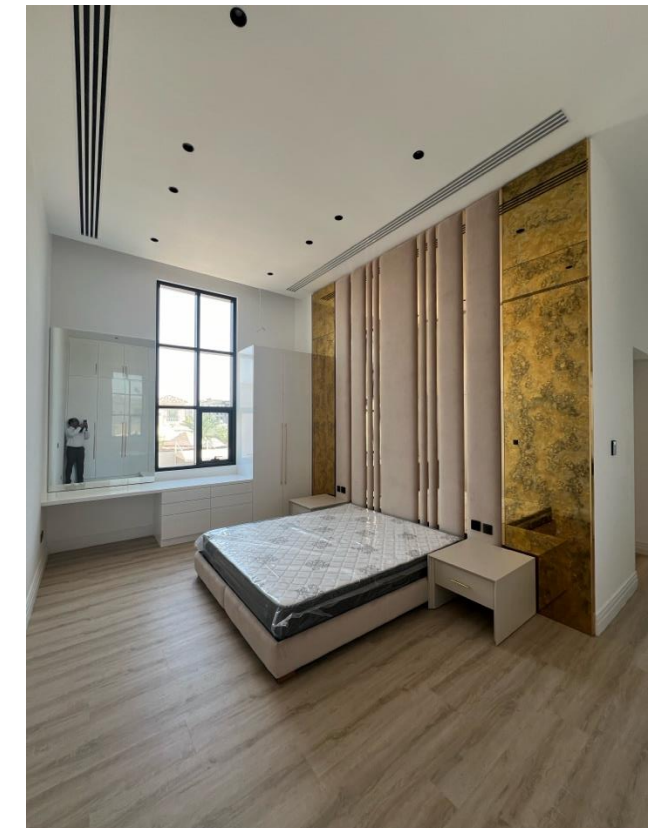

Villa, Al Khawaneej Project Highlights

The W Residence project exemplifies our commitment to crafting bespoke spaces of unparalleled luxury and sophistication. Our work encompasses a wide range of interior design and fit-out services, showcasing our expertise in creating stunning and personalized living environments.